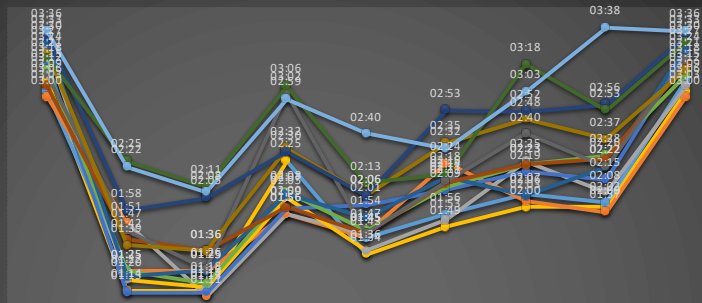

1	2	3	4	5	6	7	8	9
Matti Breitrück	03:09	01:14	01:14	02:25	01:34	01:49	02:00	02:00	03:03
Christian Busch	03:03	01:25	01:25	01:56	01:43	01:56	02:07	02:02	03:09
Sascha Schmidt	03:00	01:51	01:11	01:56	01:45	02:24	02:03	01:57	03:00
Christian Ullrich	03:27	01:20	01:16	02:05	01:36	01:53	02:25	02:08	03:06
Bernhard Diemer	03:18	01:13	01:13	01:59	02:01	02:09	02:19	02:15	03:24
Ralf Scheller	03:15	01:25	01:18	02:08	01:47	02:11	02:23	02:28	03:12
Tilo Beier	03:30	01:22	01:25	02:07	01:54	02:16	02:06	02:22	03:27
Christian Tobien	03:06	01:42	01:36	02:00	01:45	02:13	02:23	02:26	03:18
Christoph Heinecke	03:12	01:47	01:26	03:02	01:45	02:14	02:40	02:22	03:21
Melanie Scheller	03:24	01:39	01:36	02:32	02:06	02:35	02:48	02:37	03:15
Sören Lesche	03:33	01:58	02:05	02:30	02:06	02:53	02:52	02:56	03:33
Heiko Ullrich	03:21	02:25	02:11	03:06	02:13	02:18	03:18	02:53	03:30
Zeiten der Einzel WP's	02:22	02:08	02:59	02:40	02:32	03:03	03:38	03:36