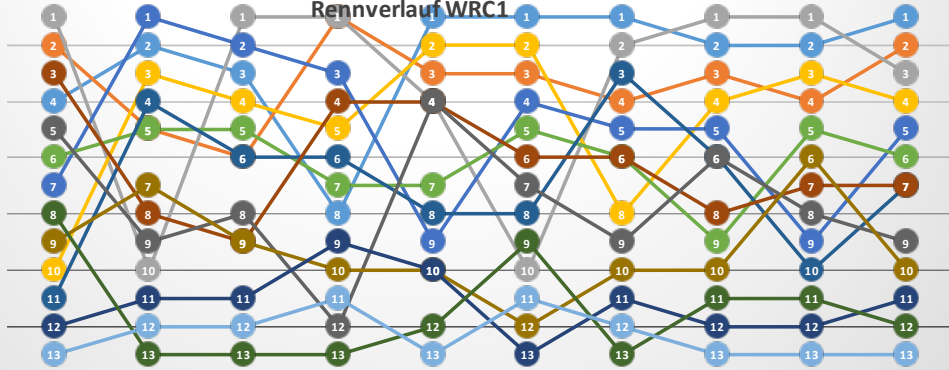

Rennverlauf WRC1

	Rally Cross1	WP1	WP2	WP3	WP4	Nacht WP	WP5	WP6	Cross 2	Ges.Wertung
Matti Breitrück	4	2	3	8	1	1	1	2	2	1
Christian Busch	2	5	6	1	3	3	4	3	4	2
Sascha Schmidt	1	10	1	1	4	10	2	1	1	3
Christian Ullrich	10	3	4	5	2	2	8	4	3	4
Berhard Diemer	7	1	2	3	9	4	5	5	9	5
Ralf Scheller	6	5	5	7	7	5	6	9	5	6
Tilo Beier	11	4	6	6	8	8	3	6	10	7
Christian Tobien	3	8	9	4	4	6	6	8	7	7
Christoph Heinecke	5	9	8	12	4	7	9	6	8	9
Melanie Scheller	9	7	9	10	10	12	10	10	6	10
Sören Lesche	12	11	11	9	10	13	11	12	12	11
Heiko Ullrich	8	13	13	13	12	9	13	11	11	12
Vincent Skatula	13	12	12	11	13	11	12	13	13	13