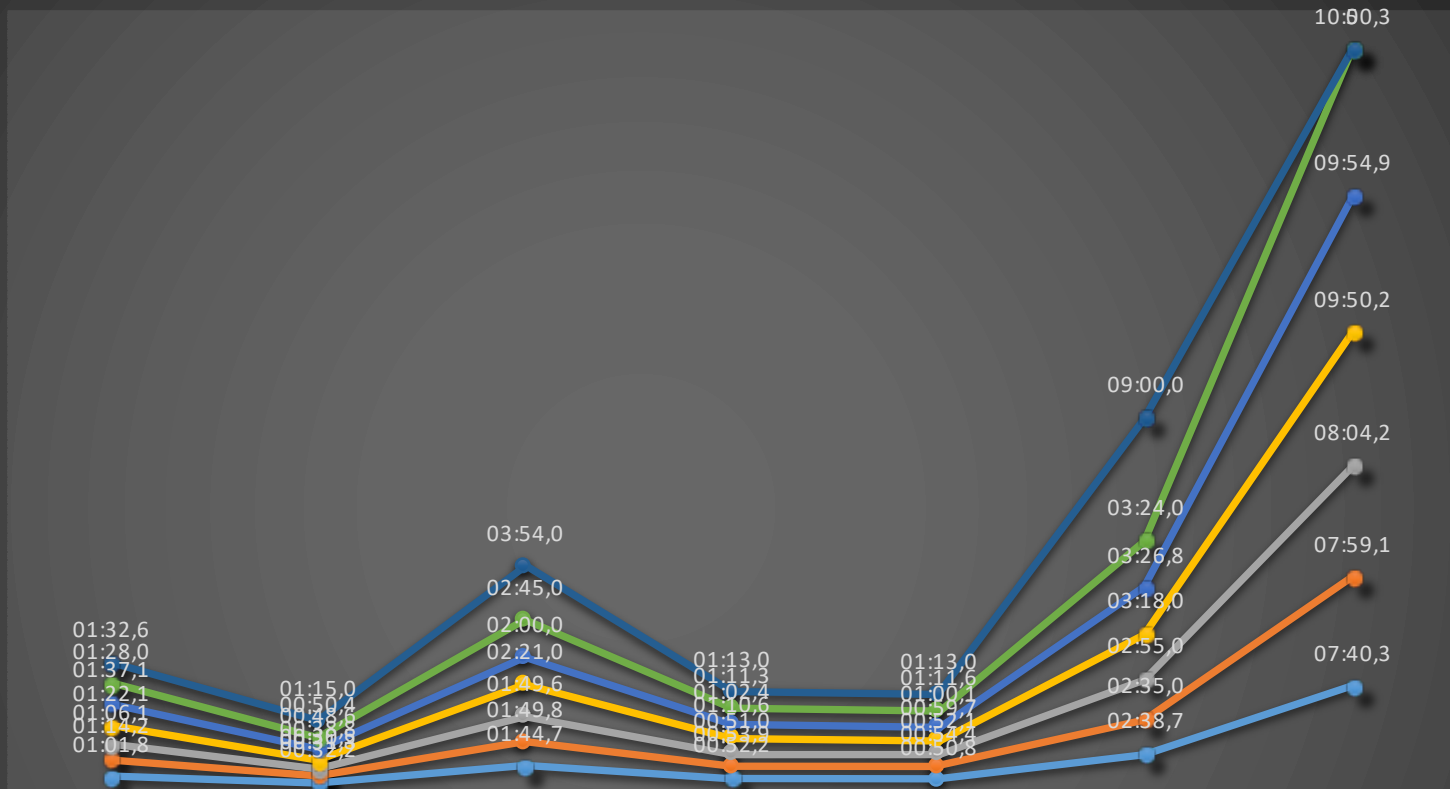

Fahrer	WP1	ZW	WP2	ZW	WP3	ZW	WP4	ZW	WP5	ZW	WP6	ZW	Ges.-Zeit	Ges.Wertung
Manuel	01:01,8	1	00:32,2	3	01:44,7	1	00:52,2	2	00:50,8	1	02:38,7	2	07:40,3	1
Tilo	01:14,2	3	00:31,8	2	01:49,8	3	00:53,9	3	00:54,4	3	02:35,0	1	07:59,1	2
Berni	01:06,1	2	00:30,5	1	01:49,6	2	00:51,0	1	00:52,1	2	02:55,0	3	08:04,2	3
Alex	01:22,1	4	00:38,8	4	02:21,0	5	01:10,6	5	00:59,7	4	03:18,0	4	09:50,2	4
Carl	01:37,1	7	00:48,6	5	02:00,0	4	01:02,4	4	01:00,1	5	03:26,8	6	09:54,9	5
Rolf	01:28,0	5	00:50,4	6	02:45,0	6	01:11,3	6	01:11,6	6	03:24,0	5	10:50,3	6
Sebastian	01:32,6	6	01:15,0	7	03:54,0	7	01:13,0	7	01:13,0	7	09:00,0	7	18:07,6	7
Sebastian(Mo)	03:17,7	1	01:47,6	1	05:38,7	#NV	03:31,3		02:04,4		07:07,5	1	23:27,1	1
RolfWRC3	01:54,0		00:46,0		02:32,0		01:03,0		01:07,0		03:25,0		10:47,0	1

Rennverlauf

	1	2	3	4	5	6	7
Manuel	1	3	1	2	1	2	1
Tilo	3	2	3	3	3	1	2
Berni	2	1	2	1	2	3	3
Alex	4	4	5	5	4	4	4
Carl	7	5	4	4	5	6	5
Rolf	5	6	6	6	6	5	6
Sebastian	6	7	7	7	7	7	7

Zeiten der Einzel WP's

	1	2	3	4	5	6	7
Sebastian	01:32,6	01:15,0	03:54,0	01:13,0	01:13,0	09:00,0	10:50,3
Rolf	01:28,0	00:50,4	02:45,0	01:11,3	01:11,6	03:24,0	10:50,3
Carl	01:37,1	00:48,6	02:00,0	01:02,4	01:00,1	03:26,8	09:54,9
Alex	01:22,1	00:38,8	02:21,0	01:10,6	00:59,7	03:18,0	09:50,2
Berni	01:06,1	00:30,5	01:49,6	00:51,0	00:52,1	02:55,0	08:04,2
Tilo	01:14,2	00:31,8	01:49,8	00:53,9	00:54,4	02:35,0	07:59,1
Manuel	01:01,8	00:32,2	01:44,7	00:52,2	00:50,8	02:38,7	07:40,3