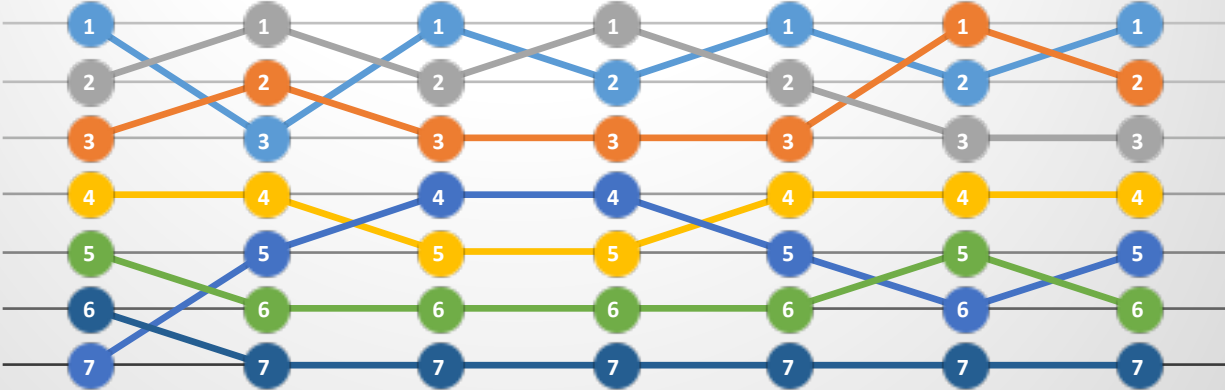

Fahrer	WP1	ZW	WP2	ZW	WP3	ZW	WP4	ZW	WP5	ZW	WP6	ZW	Ges.-Zeit	Ges.Wertung
Manuel	01:01,8	1	00:32,2	3	01:44,7	1	00:52,2	2	00:50,8	1	02:38,7	2	07:40,3	1
Tilo	01:14,2	3	00:31,8	2	01:49,8	3	00:53,9	3	00:54,4	3	02:35,0	1	07:59,1	2
Berni	01:06,1	2	00:30,5	1	01:49,6	2	00:51,0	1	00:52,1	2	02:55,0	3	08:04,2	3
Alex	01:22,1	4	00:38,8	4	02:21,0	5	01:10,6	5	00:59,7	4	03:18,0	4	09:50,2	4
Carl	01:37,1	7	00:48,6	5	02:00,0	4	01:02,4	4	01:00,1	5	03:26,8	6	09:54,9	5
Rolf	01:28,0	5	00:50,4	6	02:45,0	6	01:11,3	6	01:11,6	6	03:24,0	5	10:50,3	6
Sebastian	01:32,6	6	01:15,0	7	03:54,0	7	01:13,0	7	01:13,0	7	09:00,0	7	18:07,6	7
Sebastian(Mo)	03:17,7	1	01:47,6	1	05:38,7	#NV	03:31,3		02:04,4		07:07,5	1	23:27,1	1
RolfWRC3	01:54,0		00:46,0		02:32,0		01:03,0		01:07,0		03:25,0		10:47,0	1

Rennverlauf

	1	2	3	4	5	6	7
Manuel	1	3	1	2	1	2	1
Tilo	3	2	3	3	3	1	2
Berni	2	1	2	1	2	3	3
Alex	4	4	5	5	4	4	4
Carl	7	5	4	4	5	6	5
Rolf	5	6	6	6	6	5	6
Sebastian	6	7	7	7	7	7	7

Zeiten der Einzel WP's

	1	2	3	4	5	6	7
Sebastian	01:32,6	01:15,0	03:54,0	01:13,0	01:13,0	09:00,0	10:50,3
Rolf	01:28,0	00:50,4	02:45,0	01:11,3	01:11,6	03:24,0	10:50,3
Carl	01:37,1	00:48,6	02:00,0	01:02,4	01:00,1	03:26,8	09:54,9
Alex	01:22,1	00:38,8	02:21,0	01:10,6	00:59,7	03:18,0	09:50,2
Berni	01:06,1	00:30,5	01:49,6	00:51,0	00:52,1	02:55,0	08:04,2
Tilo	01:14,2	00:31,8	01:49,8	00:53,9	00:54,4	02:35,0	07:59,1
Manuel	01:01,8	00:32,2	01:44,7	00:52,2	00:50,8	02:38,7	07:40,3