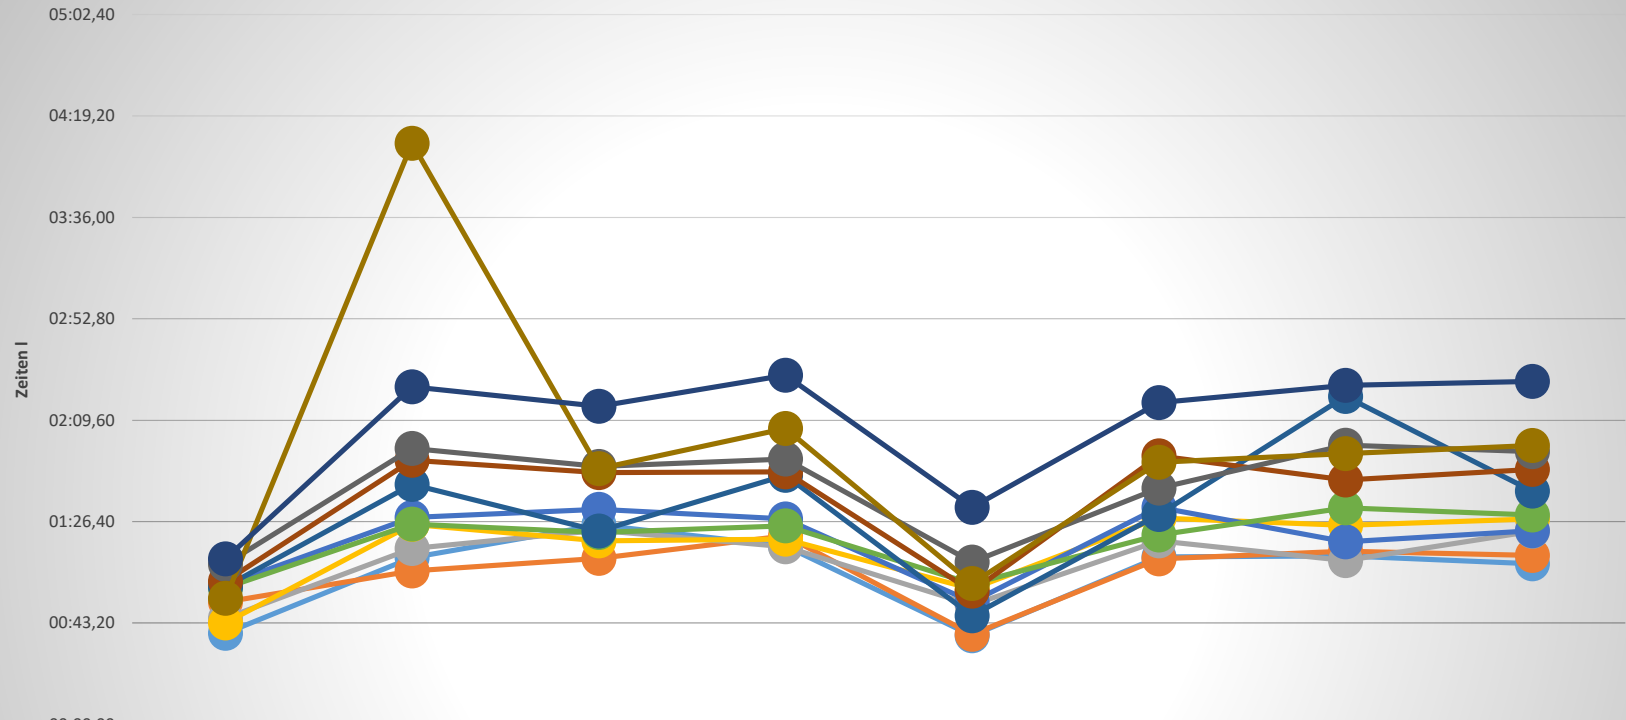

Zeiten

	WP1	WP2	WP3	WP4	WP5	WP6	WP7	WP8
Manuel	00:38,88	01:11,03	01:25,00	01:16,05	00:37,84	01:11,43	01:11,84	01:08,41
Berni	00:52,13	01:05,38	01:10,78	01:20,37	00:38,37	01:10,50	01:13,85	01:12,00
Tilo	00:45,25	01:14,91	01:22,69	01:15,72	00:50,94	01:18,22	01:09,85	01:22,34
Lucas	00:43,25	01:25,21	01:18,19	01:18,94	00:57,69	01:27,94	01:24,81	01:27,53
Sören	00:59,47	01:28,22	01:31,63	01:27,53	00:52,19	01:32,47	01:17,78	01:22,56
Alex	00:58,19	01:25,37	01:21,81	01:24,65	00:59,97	01:20,69	01:32,28	01:29,22
Vincent	00:58,68	01:42,22	01:22,44	01:46,15	00:46,34	01:29,40	02:19,75	01:39,39
Rolf	01:01,03	01:52,50	01:47,28	01:47,59	00:56,75	01:54,41	01:44,16	01:48,62
Sabine	01:08,28	01:57,60	01:49,97	01:53,09	01:09,13	01:40,72	01:59,00	01:56,22
Konrad	00:53,78	04:07,62	01:48,97	02:06,10	01:00,00	01:51,72	01:55,35	01:58,87
Amelie	01:10,53	02:23,81	02:15,54	02:28,78	01:32,44	02:17,10	02:24,50	02:26,19