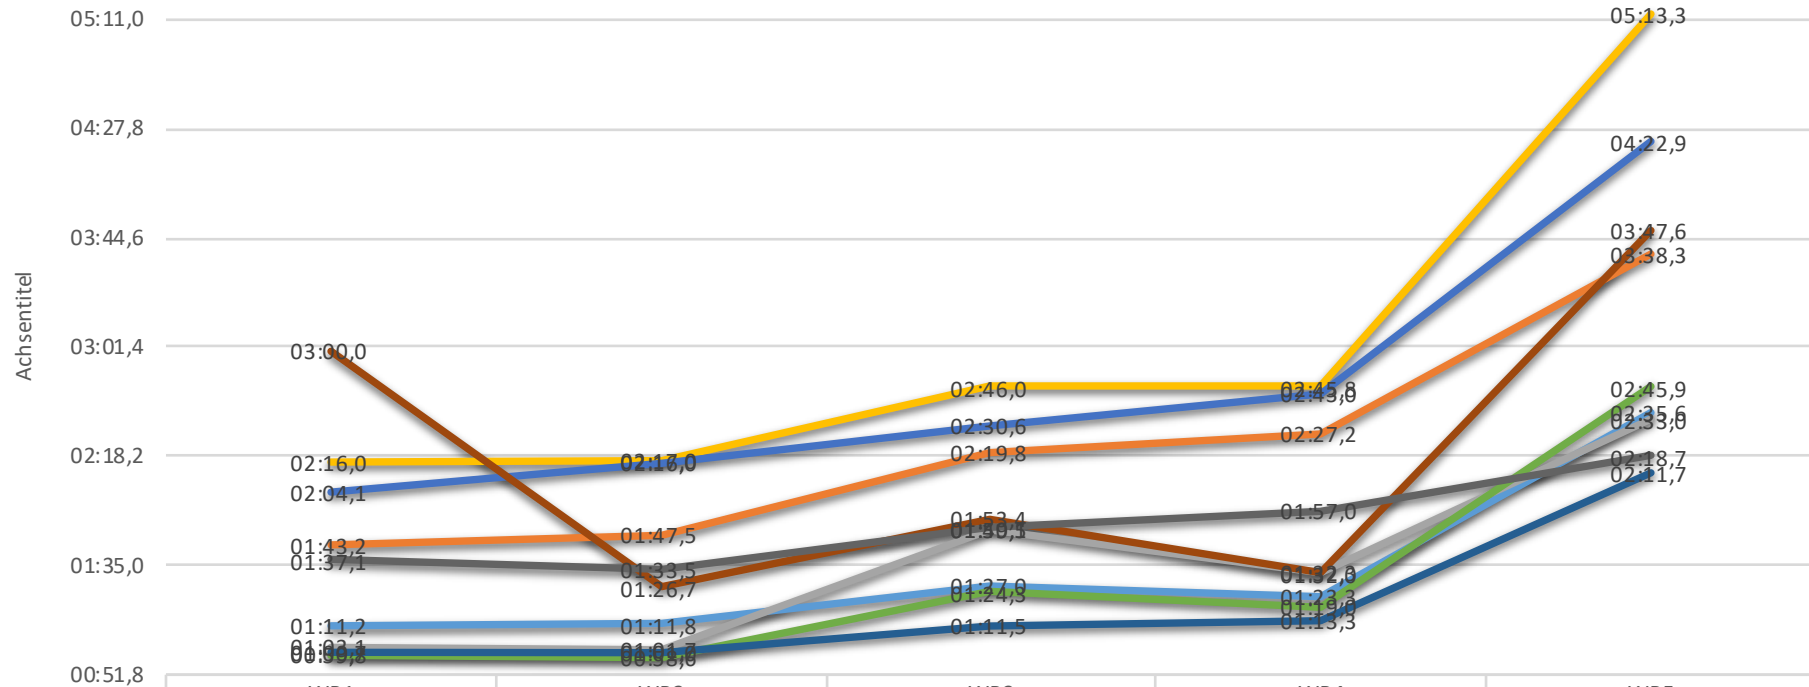

Fahrer	WP1	ZW	WP2	ZW	WP3	ZW	WP4	ZW	WP5	ZW	WP6	ZW	Ges.-Zeit	Ges.Wertung
Alex	01:11,2	4	01:11,8	4	01:27,0	3	01:23,3	3	02:35,6	4	00:00,0	1	07:48,8	3
Amelie	01:43,2	6	01:47,5	7	02:19,8	7	02:27,2	7	03:38,3	6	00:00,0	1	11:56,1	7
Berni	01:03,1	3	01:01,7	3	01:49,5	4	01:32,3	5	02:33,0	3	00:00,0	1	07:59,6	4
Bea	02:16,0	8	02:17,0	9	02:46,0	10	02:45,8	10	05:13,3	9	00:00,0	1	15:18,2	9
Charlie	02:04,1	7	02:16,0	8	02:30,6	8	02:43,0	9	04:22,9	8	00:00,0	1	13:56,6	8
Janis	00:59,8	1	00:58,6	1	01:24,3	2	01:19,0	2	02:45,9	5	00:00,0	1	07:27,7	2
Manuel	01:00,7	2	01:01,0	2	01:11,5	1	01:13,3	1	02:11,7	1	00:00,0	1	06:38,3	1
Rolf	03:00,0	10	01:26,7	5	01:53,4	6	01:32,0	4	03:47,6	7	00:00,0	1	11:39,7	6
Sabine	01:37,1	5	01:33,5	6	01:50,1	5	01:57,0	6	02:18,7	2	00:00,0	1	09:16,4	5
Sebastian	02:37,0	9	02:23,7	10	02:37,1	9	02:42,5	8	05:15,8	10	00:00,0	1	15:36,0	10
sören	09:00,0	11	09:00,0	11	09:00,0	11	09:00,0	11	09:00,0	11	09:00,0	11	54:00,0	11

RC Rally Isen 2019 Platzierung

	WP1	WP2	WP3	WP4	WP5	Ges. Wertung
Alex	4	4	3	3	4	3
Amelie	6	7	7	7	6	7
Berni	3	3	4	5	3	4
Bea	8	9	10	10	9	9
Charlie	7	8	8	9	8	8
Janis	1	1	2	2	5	2
Manuel	2	2	1	1	1	1
Rolf	10	5	6	4	7	6
Sabine	5	6	5	6	2	5
Sebastian	9	10	9	8	10	10

RC Rally Isen 2019

	WP1	WP2	WP3	WP4	WP5
Alex	01:11,2	01:11,8	01:27,0	01:23,3	02:35,6
Amelie	01:43,2	01:47,5	02:19,8	02:27,2	03:38,3
Berni	01:03,1	01:01,7	01:49,5	01:32,3	02:33,0
Bea	02:16,0	02:17,0	02:46,0	02:45,8	05:13,3
Charlie	02:04,1	02:16,0	02:30,6	02:43,0	04:22,9
Janis	00:59,8	00:58,6	01:24,3	01:19,0	02:45,9
Manuel	01:00,7	01:01,0	01:11,5	01:13,3	02:11,7
Rolf	03:00,0	01:26,7	01:53,4	01:32,0	03:47,6
Sabine	01:37,1	01:33,5	01:50,1	01:57,0	02:18,7