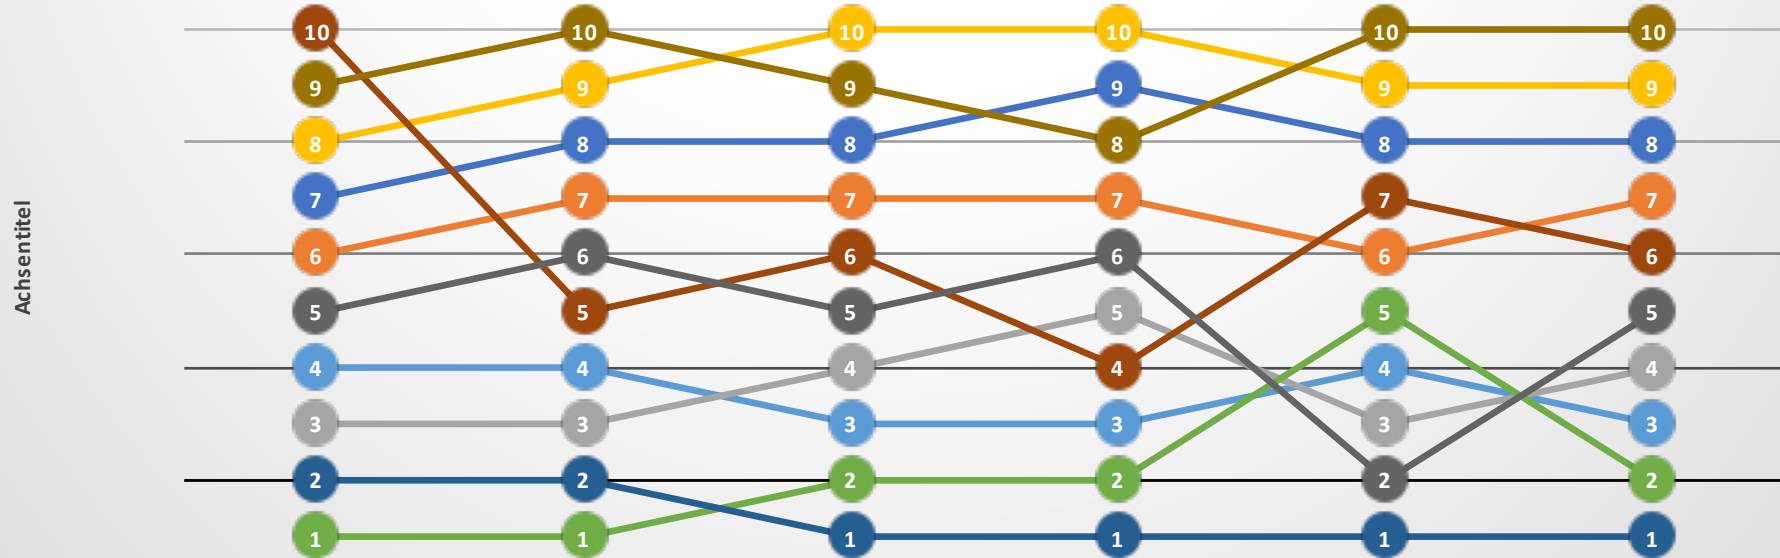

Fahrer	WP1	ZW	WP2	ZW	WP3	ZW	WP4	ZW	WP5	ZW	WP6	ZW	Ges.-Zeit	Ges.Wertung
Alex	01:11,2	4	01:11,8	4	01:27,0	3	01:23,3	3	02:35,6	4	00:00,0	1	07:48,8	3
Amelie	01:43,2	6	01:47,5	7	02:19,8	7	02:27,2	7	03:38,3	6	00:00,0	1	11:56,1	7
Berni	01:03,1	3	01:01,7	3	01:49,5	4	01:32,3	5	02:33,0	3	00:00,0	1	07:59,6	4
Bea	02:16,0	8	02:17,0	9	02:46,0	10	02:45,8	10	05:13,3	9	00:00,0	1	15:18,2	9
Charlie	02:04,1	7	02:16,0	8	02:30,6	8	02:43,0	9	04:22,9	8	00:00,0	1	13:56,6	8
Janis	00:59,8	1	00:58,6	1	01:24,3	2	01:19,0	2	02:45,9	5	00:00,0	1	07:27,7	2
Manuel	01:00,7	2	01:01,0	2	01:11,5	1	01:13,3	1	02:11,7	1	00:00,0	1	06:38,3	1
Rolf	03:00,0	10	01:26,7	5	01:53,4	6	01:32,0	4	03:47,6	7	00:00,0	1	11:39,7	6
Sabine	01:37,1	5	01:33,5	6	01:50,1	5	01:57,0	6	02:18,7	2	00:00,0	1	09:16,4	5
Sebastian	02:37,0	9	02:23,7	10	02:37,1	9	02:42,5	8	05:15,8	10	00:00,0	1	15:36,0	10
sören	09:00,0	11	09:00,0	11	09:00,0	11	09:00,0	11	09:00,0	11	09:00,0	11	54:00,0	11

RC Rally Isen 2019 Platzierung

	WP1	WP2	WP3	WP4	WP5	Ges. Wertung
Alex	4	4	3	3	4	3
Amelie	6	7	7	7	6	7
Berni	3	3	4	5	3	4
Bea	8	9	10	10	9	9
Charlie	7	8	8	9	8	8
Janis	1	1	2	2	5	2
Manuel	2	2	1	1	1	1
Rolf	10	5	6	4	7	6
Sabine	5	6	5	6	2	5
Sebastian	9	10	9	8	10	10

RC Rally Isen 2019

	WP1	WP2	WP3	WP4	WP5
Alex	01:11,2	01:11,8	01:27,0	01:23,3	02:35,6
Amelie	01:43,2	01:47,5	02:19,8	02:27,2	03:38,3
Berni	01:03,1	01:01,7	01:49,5	01:32,3	02:33,0
Bea	02:16,0	02:17,0	02:46,0	02:45,8	05:13,3
Charlie	02:04,1	02:16,0	02:30,6	02:43,0	04:22,9
Janis	00:59,8	00:58,6	01:24,3	01:19,0	02:45,9
Manuel	01:00,7	01:01,0	01:11,5	01:13,3	02:11,7
Rolf	03:00,0	01:26,7	01:53,4	01:32,0	03:47,6
Sabine	01:37,1	01:33,5	01:50,1	01:57,0	02:18,7